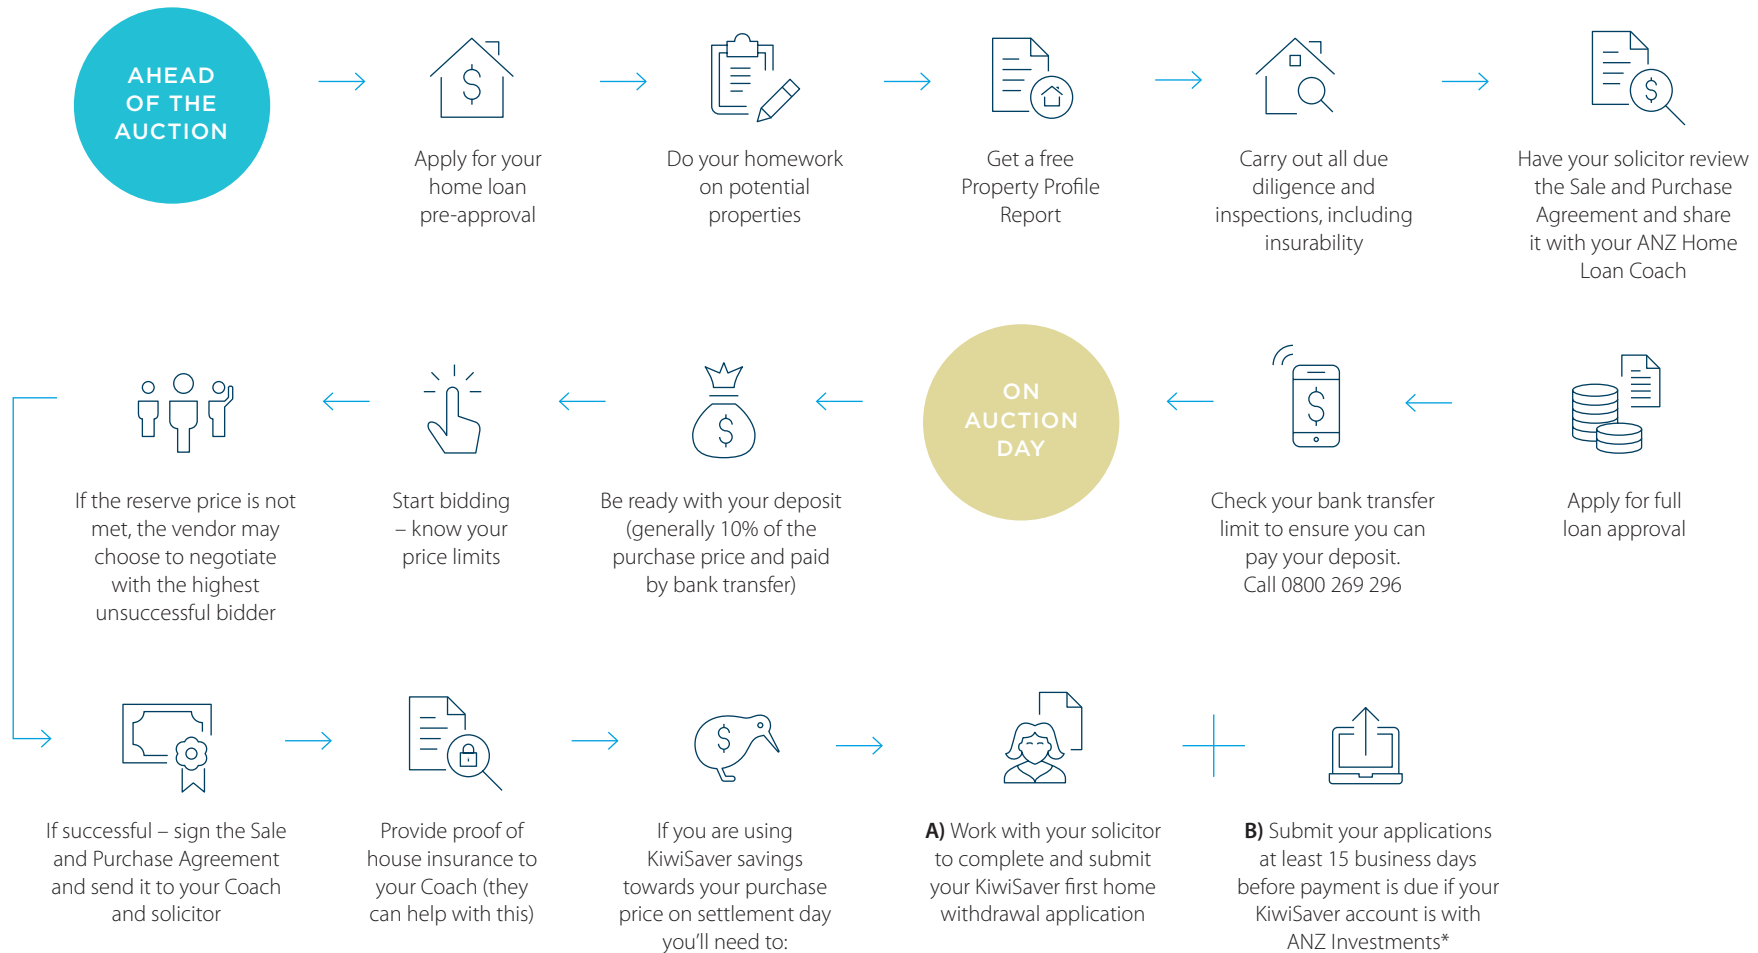

# AUCTION

\* If you haven't lived overseas since you joined KiwiSaver, your processing time will be 5-10 business days.

This material is for information purposes only. You should seek professional advice relevant to your individual circumstances. To the extent permitted by law, ANZ does not accept any responsibility or liability arising from your use of this information. For more information please speak to your Home Loan Coach.